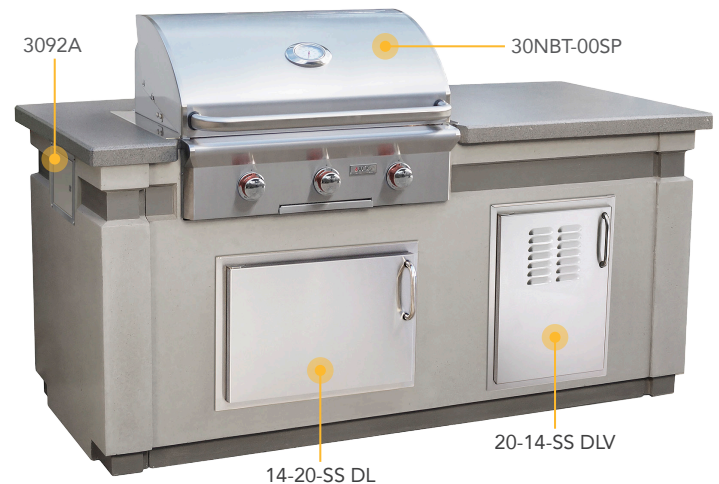

AOG Island Bundles

with Grey Concrete Base and Smoke Polished Top

AOG Island "Bundles"

Highlighting a GFRC island designed specifically for the AOG 30" built-in grills, these two handsome new island packages "bundle" the grill with popular accessories to hit sharp price points. The island has a concrete grey base with a smoke accent strip and kick plate and a polished smoke counter top. Choose the 30" L-Series island bundle featuring the new 30NBL or T-Series version with the basic 30NBT-00SP.

30" L-Series Island Bundle IP30LB-CGD-75SM

Dimensions: 76¼" wide x 34¾" deep x 36" high

L-Series Bundle includes:

- GFRC Island with Concrete Grey base & Polished Smoke top
- **30NBL** - 30" L-Series Built-In Grill with Backburner & Rotisserie Kit
- **16-15-DSSD** - 16" x 15" Double Drawer
- **20-14-SS DLV** - 20" x 14" Door with Tank Tray & Louvers
- **14-20-SS DL** - 14" x 20" Door
- **3092A** - 16" x 14½" 1-Hour Stainless Steel Gas Timer Box

L-Series Island Bundle **sold only as complete package** with products listed above.

30" T-Series Island Bundle IP30TO-CGT-75SM

Dimensions: 76¼" wide x 34¾" deep x 36" high

T-Series Bundle includes:

- GFRC Island with Concrete Grey base & Polished Smoke top
- **30NBT-00SP** - 30" T-Series Built-In Grill (-00SP model)
- **20-14-SS DLV** - 20" x 14" Door with Tank Tray & Louvers
- **14-20-SS DL** - 14" x 20" Door
- **3092A** - 16" x 14½" 1-Hour Stainless Steel Gas Timer Box

T-Series Island Bundle **sold only as complete package** with products listed above.

30" L-Series Island Bundle IP30LB-CGD-75SM

TOP

LEFT

FRONT

30" T-Series Island Bundle IP30T0-CGT-75SM

TOP

LEFT