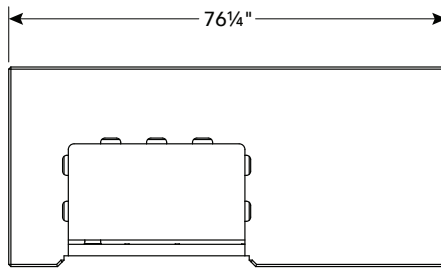

30" L-Series Island Bundle IP30LB-CGD-75SM

Dimensions: 76¼" wide x 34¾" deep x 36" high

L-Series Bundle includes:

- GFRC Island with Concrete Grey base & Polished Smoke top
- **30NBL** - 30" L-Series Built-In Grill with Backburner & Rotisserie Kit
- **16-15-DSSD** - 16" x 15" Double Drawer
- **20-14-SS DLV** - 20" x 14" Door with Tank Tray & Louvers
- **14-20-SS DL** - 14" x 20" Door
- **3092A** - 16" x 14½" 1-Hour Stainless Steel Gas Timer Box

L-Series Island Bundle **sold only as complete package** with products listed above.

30" T-Series Island Bundle IP30TO-CGT-75SM

Dimensions: 76¼" wide x 34¾" deep x 36" high

T-Series Bundle includes:

- GFRC Island with Concrete Grey base & Polished Smoke top
- **30NBT-00SP** - 30" T-Series Built-In Grill (-00SP model)
- **20-14-SS DLV** - 20" x 14" Door with Tank Tray & Louvers
- **14-20-SS DL** - 14" x 20" Door
- **3092A** - 16" x 14½" 1-Hour Stainless Steel Gas Timer Box

T-Series Island Bundle **sold only as complete package** with products listed above.

30" L-Series Island Bundle IP30LB-CGD-75SM

TOP

LEFT

FRONT

30" T-Series Island Bundle IP30T0-CGT-75SM

TOP

LEFT