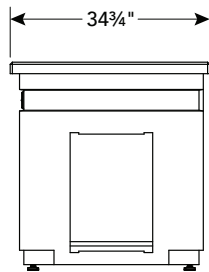

30" L-Series Island Bundle IP30LB-CGD-75SM

LEFT

30" T-Series Island Bundle IP30T0-CGT-75SM

For additional dimensions and detailed information about the Island Systems refer to the owner's manual.