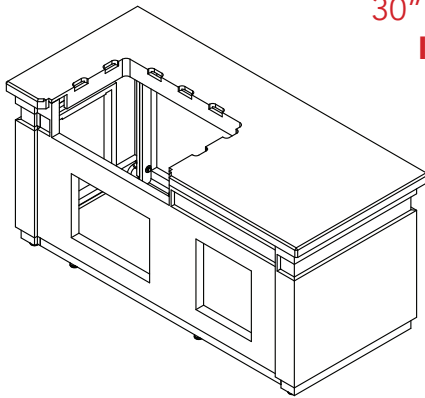

30" L-Series Island Bundle IP30LB-CGD-75SM

Dimensions: 76¼" wide x 34¾" deep x 36" high

L-Series Bundle includes:

- GFRC Island with Concrete Grey base & Polished Smoke top
- **30NBL** - 30" L-Series Built-In Grill with Backburner & Rotisserie Kit
- **16-15-DSSD** - 16" x 15" Double Drawer
- **20-14-SS DLV** - 20" x 14" Door with Tank Tray & Louvers
- **14-20-SS DL** - 14" x 20" Door
- **3092A** - 16" x 14½" 1-Hour Stainless Steel Gas Timer Box

L-Series Island Bundle **sold only as complete package** with products listed above.

30" T-Series Island Bundle IP30TO-CGT-75SM

Dimensions: 76¼" wide x 34¾" deep x 36" high

T-Series Bundle includes:

- GFRC Island with Concrete Grey base & Polished Smoke top
- **30NBT-00SP** - 30" T-Series Built-In Grill (-00SP model)
- **20-14-SS DLV** - 20" x 14" Door with Tank Tray & Louvers
- **14-20-SS DL** - 14" x 20" Door
- **3092A** - 16" x 14½" 1-Hour Stainless Steel Gas Timer Box

T-Series Island Bundle **sold only as complete package** with products listed above.

30" L-Series Island Bundle IP30LB-CGD-75SM

TOP

LEFT

FRONT

30" T-Series Island Bundle IP30T0-CGT-75SM

TOP

LEFT