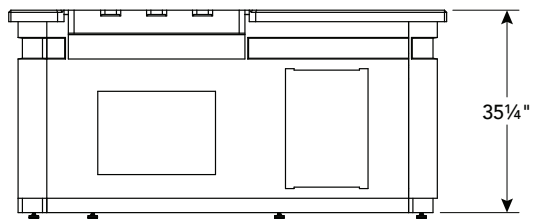

30" L-Series Island Bundle IP30LB-CGD-75SM

Dimensions: 76¼" wide x 34¾" deep x 36" high

L-Series Bundle includes:

- GFRC Island with Concrete Grey base & Polished Smoke top
- **30NBL** - 30" L-Series Built-In Grill with Backburner & Rotisserie Kit
- **16-15-DSSD** - 16" x 15" Double Drawer
- **20-14-SS DLV** - 20" x 14" Door with Tank Tray & Louvers
- **14-20-SS DL** - 14" x 20" Door
- **3092A** - 16" x 14½" 1-Hour Stainless Steel Gas Timer Box

L-Series Island Bundle **sold only as complete package** with products listed above.

30" T-Series Island Bundle IP30TO-CGT-75SM

Dimensions: 76¼" wide x 34¾" deep x 36" high

T-Series Bundle includes:

- GFRC Island with Concrete Grey base & Polished Smoke top
- **30NBT-00SP** - 30" T-Series Built-In Grill (-00SP model)
- **20-14-SS DLV** - 20" x 14" Door with Tank Tray & Louvers
- **14-20-SS DL** - 14" x 20" Door
- **3092A** - 16" x 14½" 1-Hour Stainless Steel Gas Timer Box

T-Series Island Bundle **sold only as complete package** with products listed above.

30" L-Series Island Bundle IP30LB-CGD-75SM

TOP

LEFT

FRONT

30" T-Series Island Bundle IP30T0-CGT-75SM

TOP

LEFT

FRONT

For additional dimensions and detailed information about the Island Systems refer to the owner's manual.