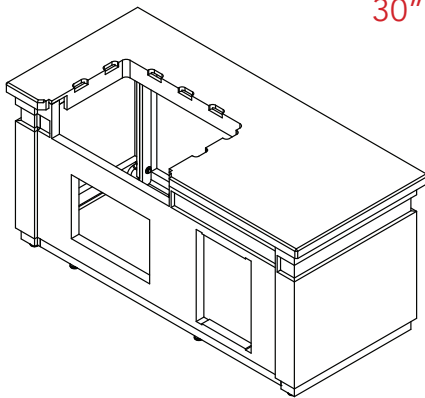

30" L-Series Island Bundle IP30LB-CGD-75SM

Dimensions: 76¼" wide x 34¾" deep x 36" high

L-Series Bundle includes:

- GFRC Island with Concrete Grey base & Polished Smoke top
- **30NBL** - 30" L-Series Built-In Grill with Backburner & Rotisserie Kit
- **16-15-DSSD** - 16" x 15" Double Drawer
- **20-14-SS DLV** - 20" x 14" Door with Tank Tray & Louvers
- **14-20-SS DL** - 14" x 20" Door
- **3092A** - 16" x 14½" 1-Hour Stainless Steel Gas Timer Box

L-Series Island Bundle **sold only as complete package** with products listed above.

30" T-Series Island Bundle IP30TO-CGT-75SM

Dimensions: 76¼" wide x 34¾" deep x 36" high

T-Series Bundle includes:

- GFRC Island with Concrete Grey base & Polished Smoke top
- **30NBT-00SP** - 30" T-Series Built-In Grill (-00SP model)
- **20-14-SS DLV** - 20" x 14" Door with Tank Tray & Louvers
- **14-20-SS DL** - 14" x 20" Door
- **3092A** - 16" x 14½" 1-Hour Stainless Steel Gas Timer Box

T-Series Island Bundle **sold only as complete package** with products listed above.

30" L-Series Island Bundle IP30LB-CGD-75SM

TOP

LEFT

FRONT

30" T-Series Island Bundle IP30T0-CGT-75SM

TOP

LEFT

FRONT

For additional dimensions and detailed information about the Island Systems refer to the owner's manual.