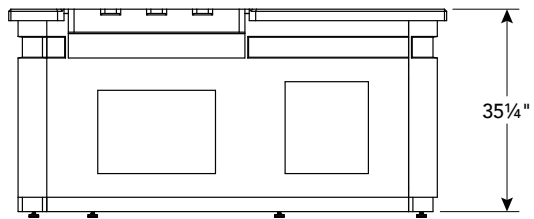

30" L-Series Island Bundle IP30LB-CGD-75SM

Dimensions: 76¼" wide x 34¾" deep x 36" high

L-Series Bundle includes:

- GFRC Island with Concrete Grey base & Polished Smoke top
- **30NBL** - 30" L-Series Built-In Grill with Backburner & Rotisserie Kit
- **16-15-DSSD** - 16" x 15" Double Drawer
- **20-14-SS DLV** - 20" x 14" Door with Tank Tray & Louvers
- **14-20-SS DL** - 14" x 20" Door
- **3092A** - 16" x 14½" 1-Hour Stainless Steel Gas Timer Box

L-Series Island Bundle **sold only as complete package** with products listed above.

30" T-Series Island Bundle IP30TO-CGT-75SM

Dimensions: 76¼" wide x 34¾" deep x 36" high

T-Series Bundle includes:

- GFRC Island with Concrete Grey base & Polished Smoke top
- **30NBT-00SP** - 30" T-Series Built-In Grill (-00SP model)
- **20-14-SS DLV** - 20" x 14" Door with Tank Tray & Louvers
- **14-20-SS DL** - 14" x 20" Door
- **3092A** - 16" x 14½" 1-Hour Stainless Steel Gas Timer Box

T-Series Island Bundle **sold only as complete package** with products listed above.

30" L-Series Island Bundle IP30LB-CGD-75SM

TOP

LEFT

FRONT

30" T-Series Island Bundle IP30T0-CGT-75SM

TOP

LEFT

FRONT

For additional dimensions and detailed information about the Island Systems refer to the owner's manual.