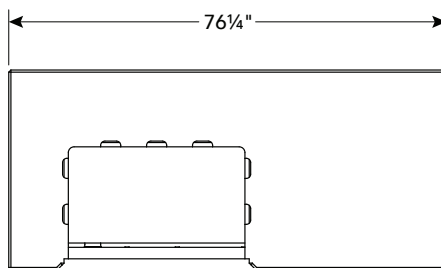

30" L-Series Island Bundle IP30LB-CGD-75SM

Dimensions: 76¼" wide x 34¾" deep x 36" high

L-Series Bundle includes:

- GFRC Island with Concrete Grey base & Polished Smoke top
- **30NBL** - 30" L-Series Built-In Grill with Backburner & Rotisserie Kit
- **16-15-DSSD** - 16" x 15" Double Drawer
- **20-14-SS DLV** - 20" x 14" Door with Tank Tray & Louvers
- **14-20-SS DL** - 14" x 20" Door
- **3092A** - 16" x 14½" 1-Hour Stainless Steel Gas Timer Box

L-Series Island Bundle **sold only as complete package** with products listed above.

30" T-Series Island Bundle IP30TO-CGT-75SM

Dimensions: 76¼" wide x 34¾" deep x 36" high

T-Series Bundle includes:

- GFRC Island with Concrete Grey base & Polished Smoke top
- **30NBT-00SP** - 30" T-Series Built-In Grill (-00SP model)
- **20-14-SS DLV** - 20" x 14" Door with Tank Tray & Louvers
- **14-20-SS DL** - 14" x 20" Door
- **3092A** - 16" x 14½" 1-Hour Stainless Steel Gas Timer Box

T-Series Island Bundle **sold only as complete package** with products listed above.

30" L-Series Island Bundle IP30LB-CGD-75SM

TOP

LEFT

FRONT

30" T-Series Island Bundle IP30T0-CGT-75SM

TOP

LEFT

FRONT

For additional dimensions and detailed information about the Island Systems refer to the owner's manual.