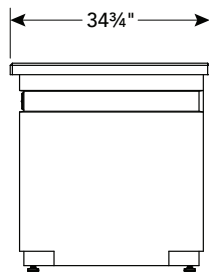

30" L-Series Island Bundle IP30LB-CGD-75SM

Dimensions: 76¼" wide x 34¾" deep x 36" high

L-Series Bundle includes:

- GFRC Island with Concrete Grey base & Polished Smoke top
- **30NBL** - 30" L-Series Built-In Grill with Backburner & Rotisserie Kit
- **16-15-DSSD** - 16" x 15" Double Drawer
- **20-14-SS DLV** - 20" x 14" Door with Tank Tray & Louvers
- **14-20-SS DL** - 14" x 20" Door
- **3092A** - 16" x 14½" 1-Hour Stainless Steel Gas Timer Box

L-Series Island Bundle **sold only as complete package** with products listed above.

30" T-Series Island Bundle IP30TO-CGT-75SM

Dimensions: 76¼" wide x 34¾" deep x 36" high

T-Series Bundle includes:

- GFRC Island with Concrete Grey base & Polished Smoke top
- **30NBT-00SP** - 30" T-Series Built-In Grill (-00SP model)
- **20-14-SS DLV** - 20" x 14" Door with Tank Tray & Louvers
- **14-20-SS DL** - 14" x 20" Door
- **3092A** - 16" x 14½" 1-Hour Stainless Steel Gas Timer Box

T-Series Island Bundle **sold only as complete package** with products listed above.

30" L-Series Island Bundle IP30LB-CGD-75SM

TOP

LEFT

FRONT

30" T-Series Island Bundle IP30T0-CGT-75SM

TOP

LEFT

FRONT

For additional dimensions and detailed information about the Island Systems refer to the owner's manual.